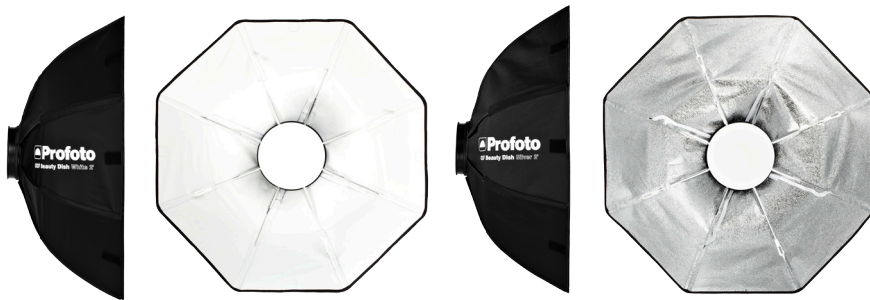

OCF Beauty Dish

Bring out the beauty

The OCF Beauty Dish is a collapsible and more portable version of the classic Profoto Softlight Reflector.

It creates a creamy yet crisp light, often referred to as a “beauty light.” When it comes to bringing out the beauty of your subjects, it is second to none.

Since it is tailor-made for on-location photography, the OCF Beauty Dish is compact, lightweight and easy to use. High-quality fabrics and patent-pending design allows

you to snap it onto the speedring without having to bend and fumble with the rods.

Popular applications

- Portrait
- Fashion
- Beauty
- On location

Technical information

Features OCF Beauty Dish

- Creates a classic beauty light.
- Collapsible and lightweight.
- Patent-pending design for fast and easy setup.
- Made with high-quality fabrics.
- Available in two versions: white and silver.
- Comes with deflector plate, optional diffuser and carrying bag.

101210 OCF Speedring

Size

OCF Beauty Dish White 2'

56 x 56 x 22 cm (22" x 22" x 8.7")

OCF Beauty Dish Silver 2'

56 x 56 x 22 cm (22" x 22" x 8.7")

OCF Speedring

Diameter: 150 mm (5.9")
Depth: 52 mm (2.0")